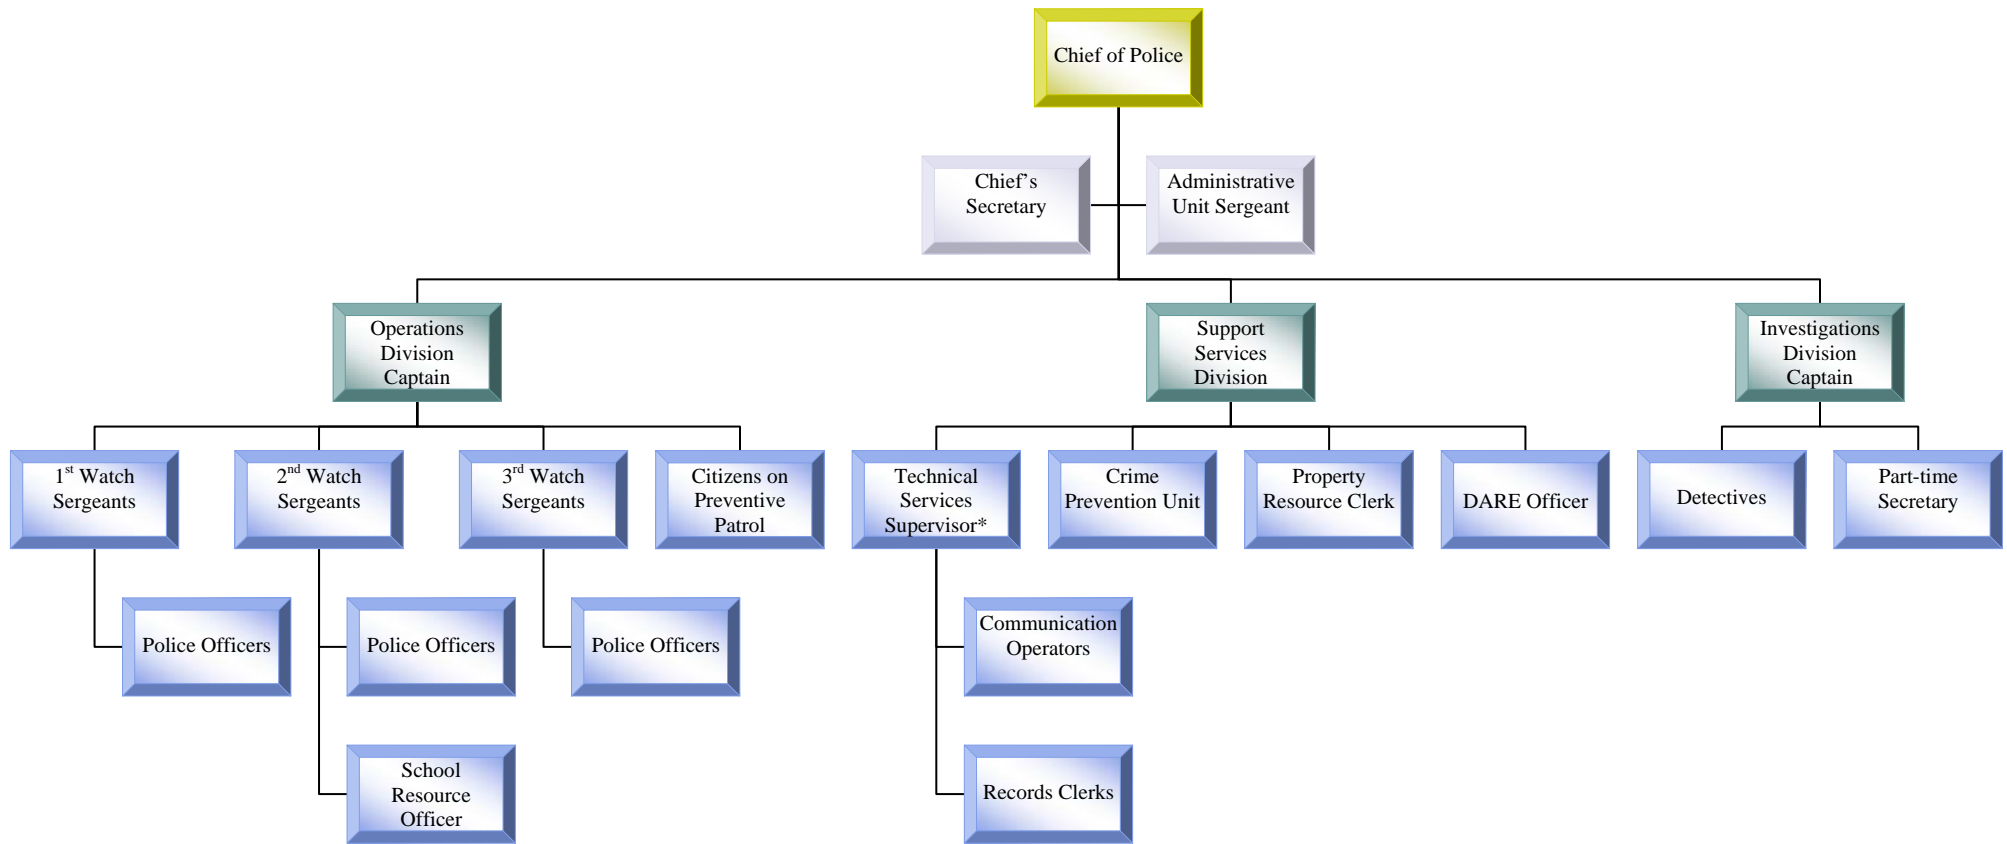

# BEAVERCREEK POLICE DEPARTMENT ORGANIZATION BY STRUCTURE (Appendix G)

\*Technical Services Supervisor temporarily reassigned in 2008-2010 to Records Management Project outside of Support Services Division.